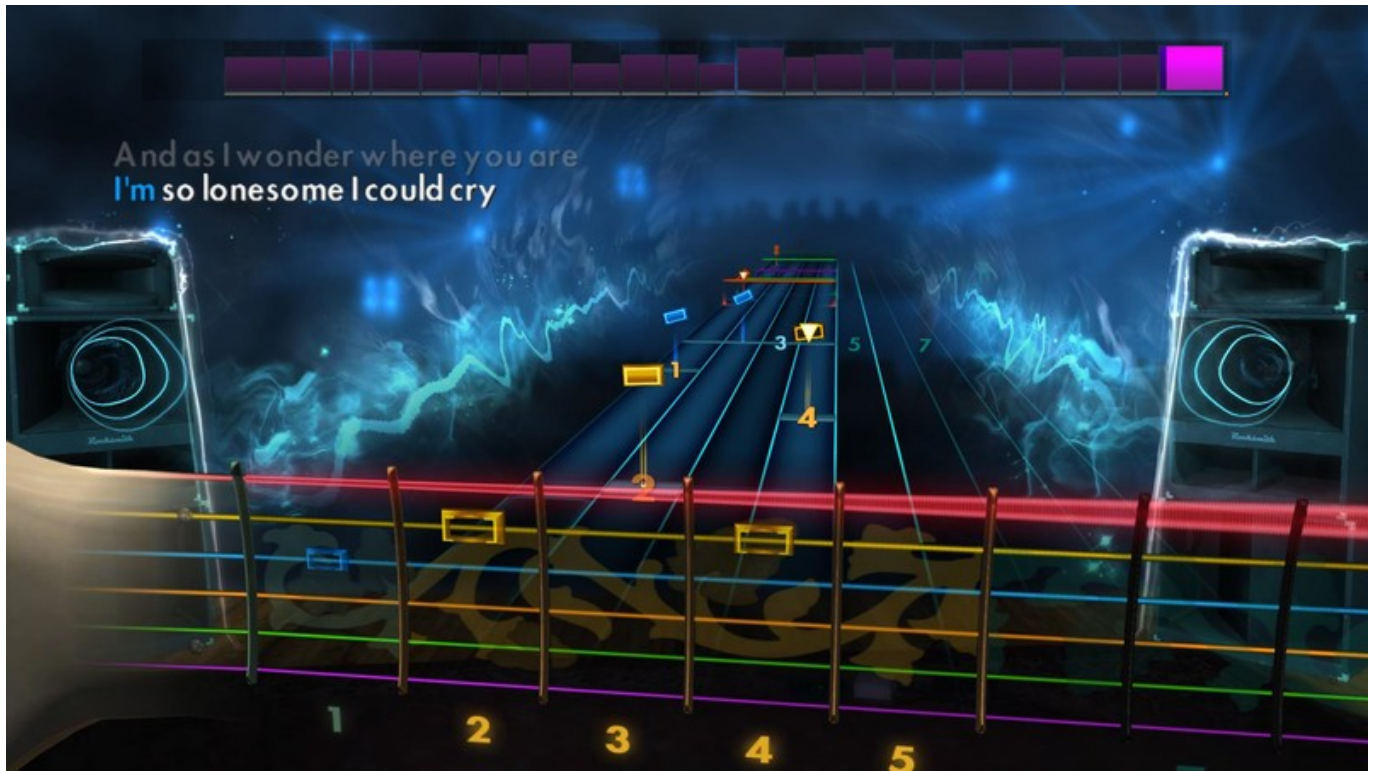

Provided in MP3 320kbps formats.

- Prologue 01:48
- Ashgrove 01:47
- An Ancient House 01:48
- Salon 03:39
- Start of a New Day 01:35
- Down the Trail 01:48
- A Moment of Tranquility 01:31

-
- Twilight 01:30
 - When the Night Falls 01:01
 - Shadows of the past 03:14
 - The phantom 02:30
 - Dissonance 01:25
 - Noise 01:55
 - Doubt 02:07
 - Memories 01:14
 - Loss 02:30
 - A Quatre Mains for the Boys 01:03
 - A Childlike Performance 01:03
 - Breath and Touch 01:51
 - Abyss 01:39
 - Forget-me-not 01:34
 - Fate 02:02
 - Solitude 01:12
 - Tragedy 02:30
 - A Light Beyond Reach 01:53
 - As spring comes 01:28
 - Life goes on 01:51
 - Closed Eden 03:20
 - The Mark 03:56
 - Beyond Eden 03:05
 - Closed Eden (Instrumental Version) 03:20
 - The Mark (Instrumental Version) 03:56
 - Beyond Eden (Instrumental Version) 03:05
 - Prologue (Another Version) 01:57

Songs will be placed in your Beyond Eden folder in the Steam Directory:

...Steam\steamapps\common\Beyond Eden\

Title: Beyond Eden Soundtrack
Genre: Adventure, Indie
Developer:
Studio Pieplus
Release Date: 22 May, 2016

a09c17d780

English

Star Wars: The Old Republic - Ruby Fourteen - Military station

Lurker

Level 1
Points 765
Class: Adventurer
EXP:

Effects

Qualifications

- Piloting light frigates: Lvl 3
- Energy weapons: Lvl 3
- Ballistic weapons: Lvl 3
- Mine weapons: Lvl 3
- Missile weapons: Lvl 3
- Engineering: Lvl 5
- Piloting heavy cruisers
- Piloting heavy frigates
- Piloting light cruisers