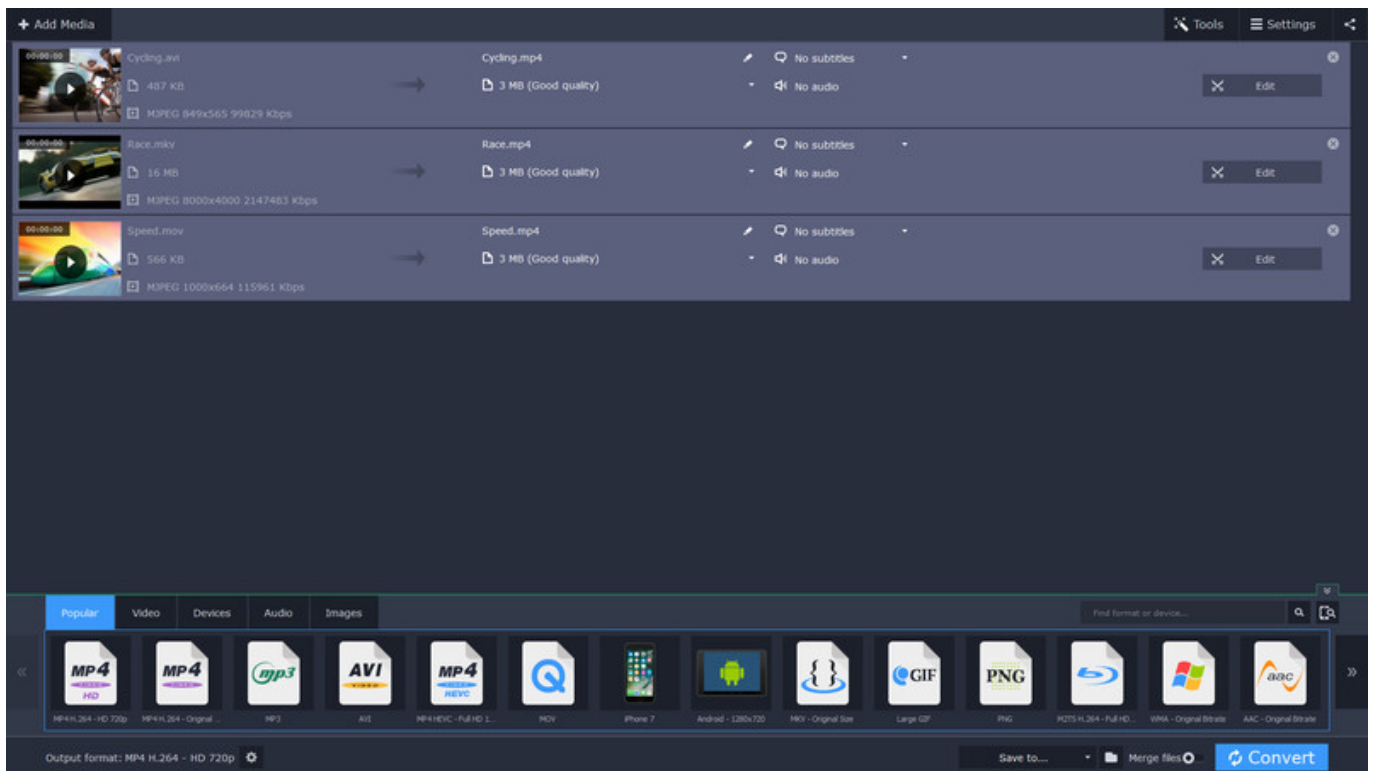

Beyond Eden Soundtrack Download For Pc [PC]

Download ->>> <http://bit.ly/2SKRgyR>

About This Content

It's the official soundtrack of Beyond Eden. Enjoy the 34 tracks all remastered in elaborate detail!
Also in the soundtrack: full versions of the 3 end credits songs and their lyrics (includes English translation).

Provided in MP3 320kbps formats.

- Prologue 01:48
- Ashgrove 01:47
- An Ancient House 01:48
- Salon 03:39
- Start of a New Day 01:35
- Down the Trail 01:48
- A Moment of Tranquility 01:31

-
- Twilight 01:30
 - When the Night Falls 01:01
 - Shadows of the past 03:14
 - The phantom 02:30
 - Dissonance 01:25
 - Noise 01:55
 - Doubt 02:07
 - Memories 01:14
 - Loss 02:30
 - A Quatre Mains for the Boys 01:03
 - A Childlike Performance 01:03
 - Breath and Touch 01:51
 - Abyss 01:39
 - Forget-me-not 01:34
 - Fate 02:02
 - Solitude 01:12
 - Tragedy 02:30
 - A Light Beyond Reach 01:53
 - As spring comes 01:28
 - Life goes on 01:51
 - Closed Eden 03:20
 - The Mark 03:56
 - Beyond Eden 03:05
 - Closed Eden (Instrumental Version) 03:20
 - The Mark (Instrumental Version) 03:56
 - Beyond Eden (Instrumental Version) 03:05
 - Prologue (Another Version) 01:57

a09c17d780

English

Star Wars: The Old Republic - Ruby Fourteen - Military station

Lurker

Level 1
Points 765
Class: Adventurer
EXP:

Effects

Qualifications

- Piloting light frigates: Lvl 3
- Energy weapons: Lvl 3
- Ballistic weapons: Lvl 3
- Mine weapons: Lvl 3
- Missile weapons: Lvl 3
- Engineering: Lvl 5
- Piloting heavy cruisers
- Piloting heavy frigates
- Piloting light cruisers